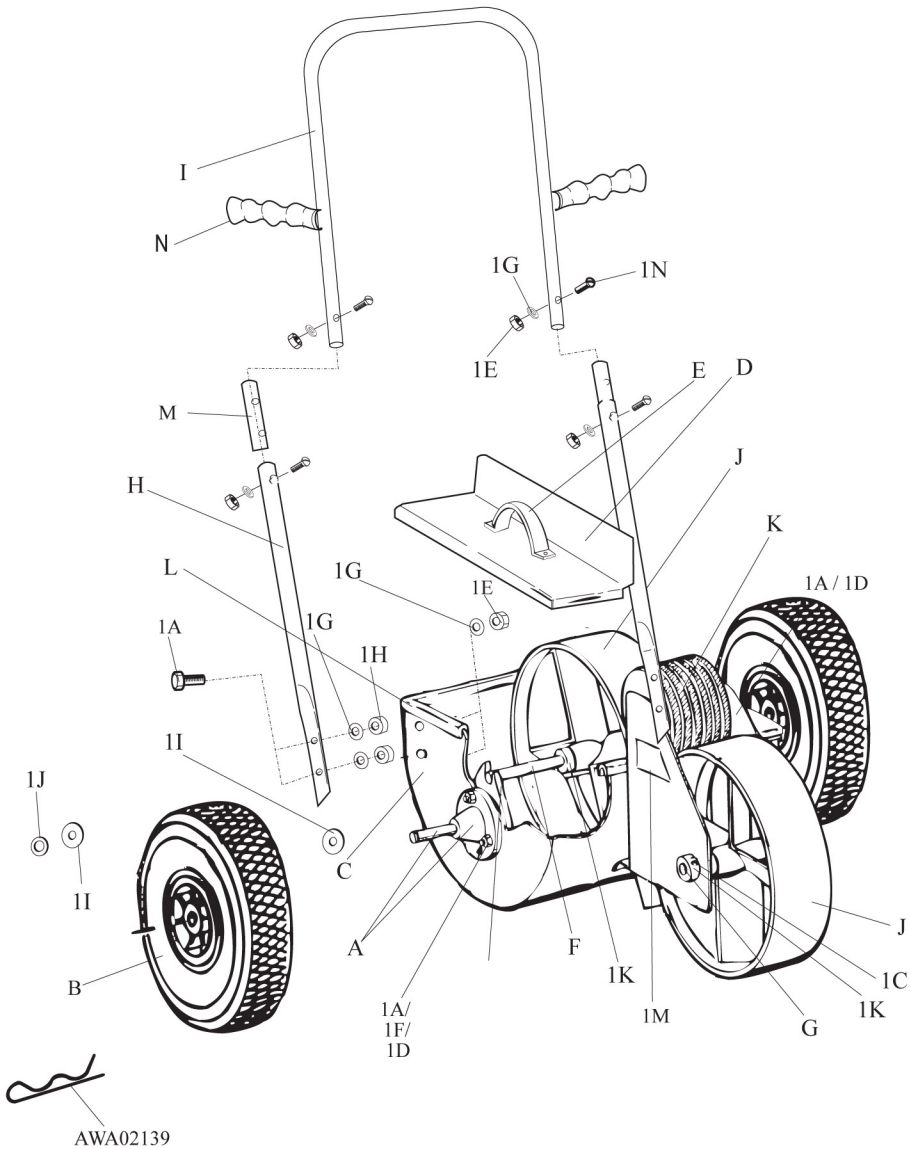

THE **ARNOLD**

PARTS LIST

A	UNIVCOMP9016	Stub Axle
B	UNIVCOMP9093	Pneumatic Transport Wheel
C	ARNOCOMP0306	Tim tank
D	ARNOCOMP0307	Tim lid
E	UNIVCOMP9024	Lid Handle
F	UNIVCOMP9020	Pick Up Axle
G	UNIVCOMP9017	Marking Axle
H	UNIVCOMP9001	Handlebar Bottom Section
I	UNIVCOMP9021	Handlebar U Section
J	UNIVCOMP9019	Pick Up/Marking Wheel 3"
K	UNIVCOMP9025	Transfer Wheel 3"
L	UNIVCONS9008	Tank Seal
M	UNIVCOMP9022	Handle Bar Extensions Dowel
N	UNIVCOMP9013	Handlegrip
1A	UNIVCONS9013	1/4 bsw x 1 inch h/t hex set screws zinc
AWA00918	UNIVCONS9017	1/4bsw x11/4 inch round head slotted screw
1C	UNIVCONS9020	1/4bsw x 1/4 inch socket set grub screw
1D	UNIVCONS9025	1/4 inch bsw nut zinc
1E	UNIVCONS9026	1/4 inch bsw nyloc nut
1F	UNIVCONS9029	1/4 inch shakeproof washer zinc
1G	UNIVCONS9031	1/4id x 9/16 inch od x 20g plain washer zinc
1H	UNIVCONS9032	1/4id x 3/4 inch od x 16g plain washer zinc
1I	UNIVCONS9035	1 3/8od x 5/8 inch id x 16g washer
1J	UNIVCONS9053	16mm circlip
1K	UNIVCONS9040	41/64 inch collars
AWA00976	UNIVCONS9046	3/4 inch tap washer
1M	UNIVCONS9047	Transfer - fleet
1N	UNIVCONS9017	1/4bsw x11/4 inch round head slotted screw

THE ARNOLD MARKER